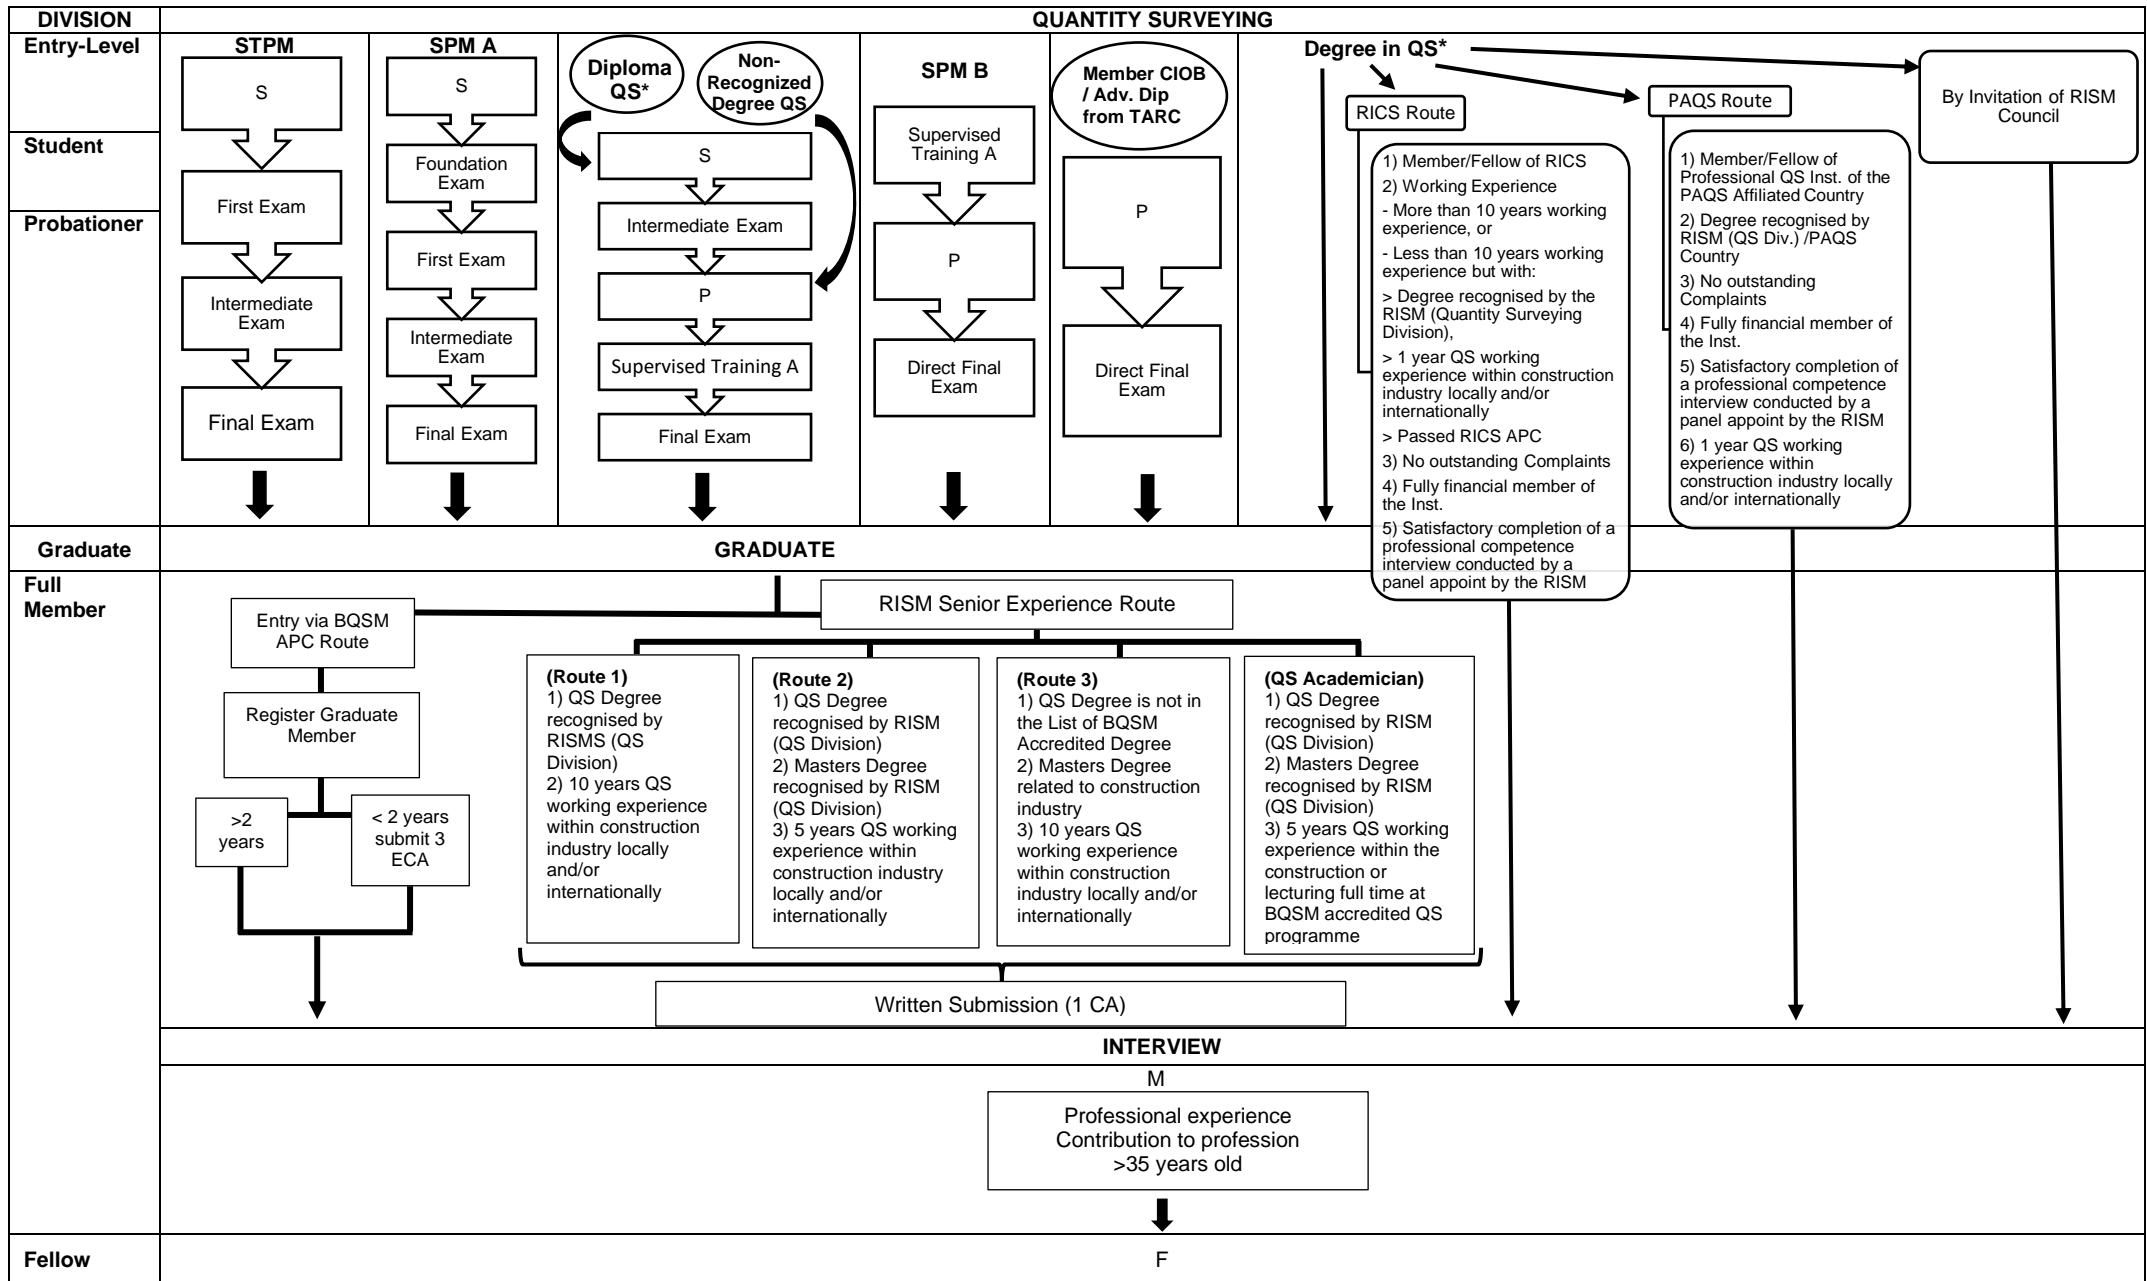

RISM QS Division Membership Flowchart as at 12<sup>th</sup> October 2019

Notes: The requirement applies to both local and foreign applicants.

\*Diploma in QS recognized by RISM or Degree in QS Recognized by RISM/BQSM

\*" Senior Experience Route" will adopt the same requirement/procedure as "BQSM APC" Route or RISM APC Panel

SPM A – Fresh SPM

SPM B – (i) 10years working experience(s) (ii) min age 28years old (iii) 3 credits (mathematics, BM/BI & 1 core subject) (iv) under supervision of MRISM/FRISM