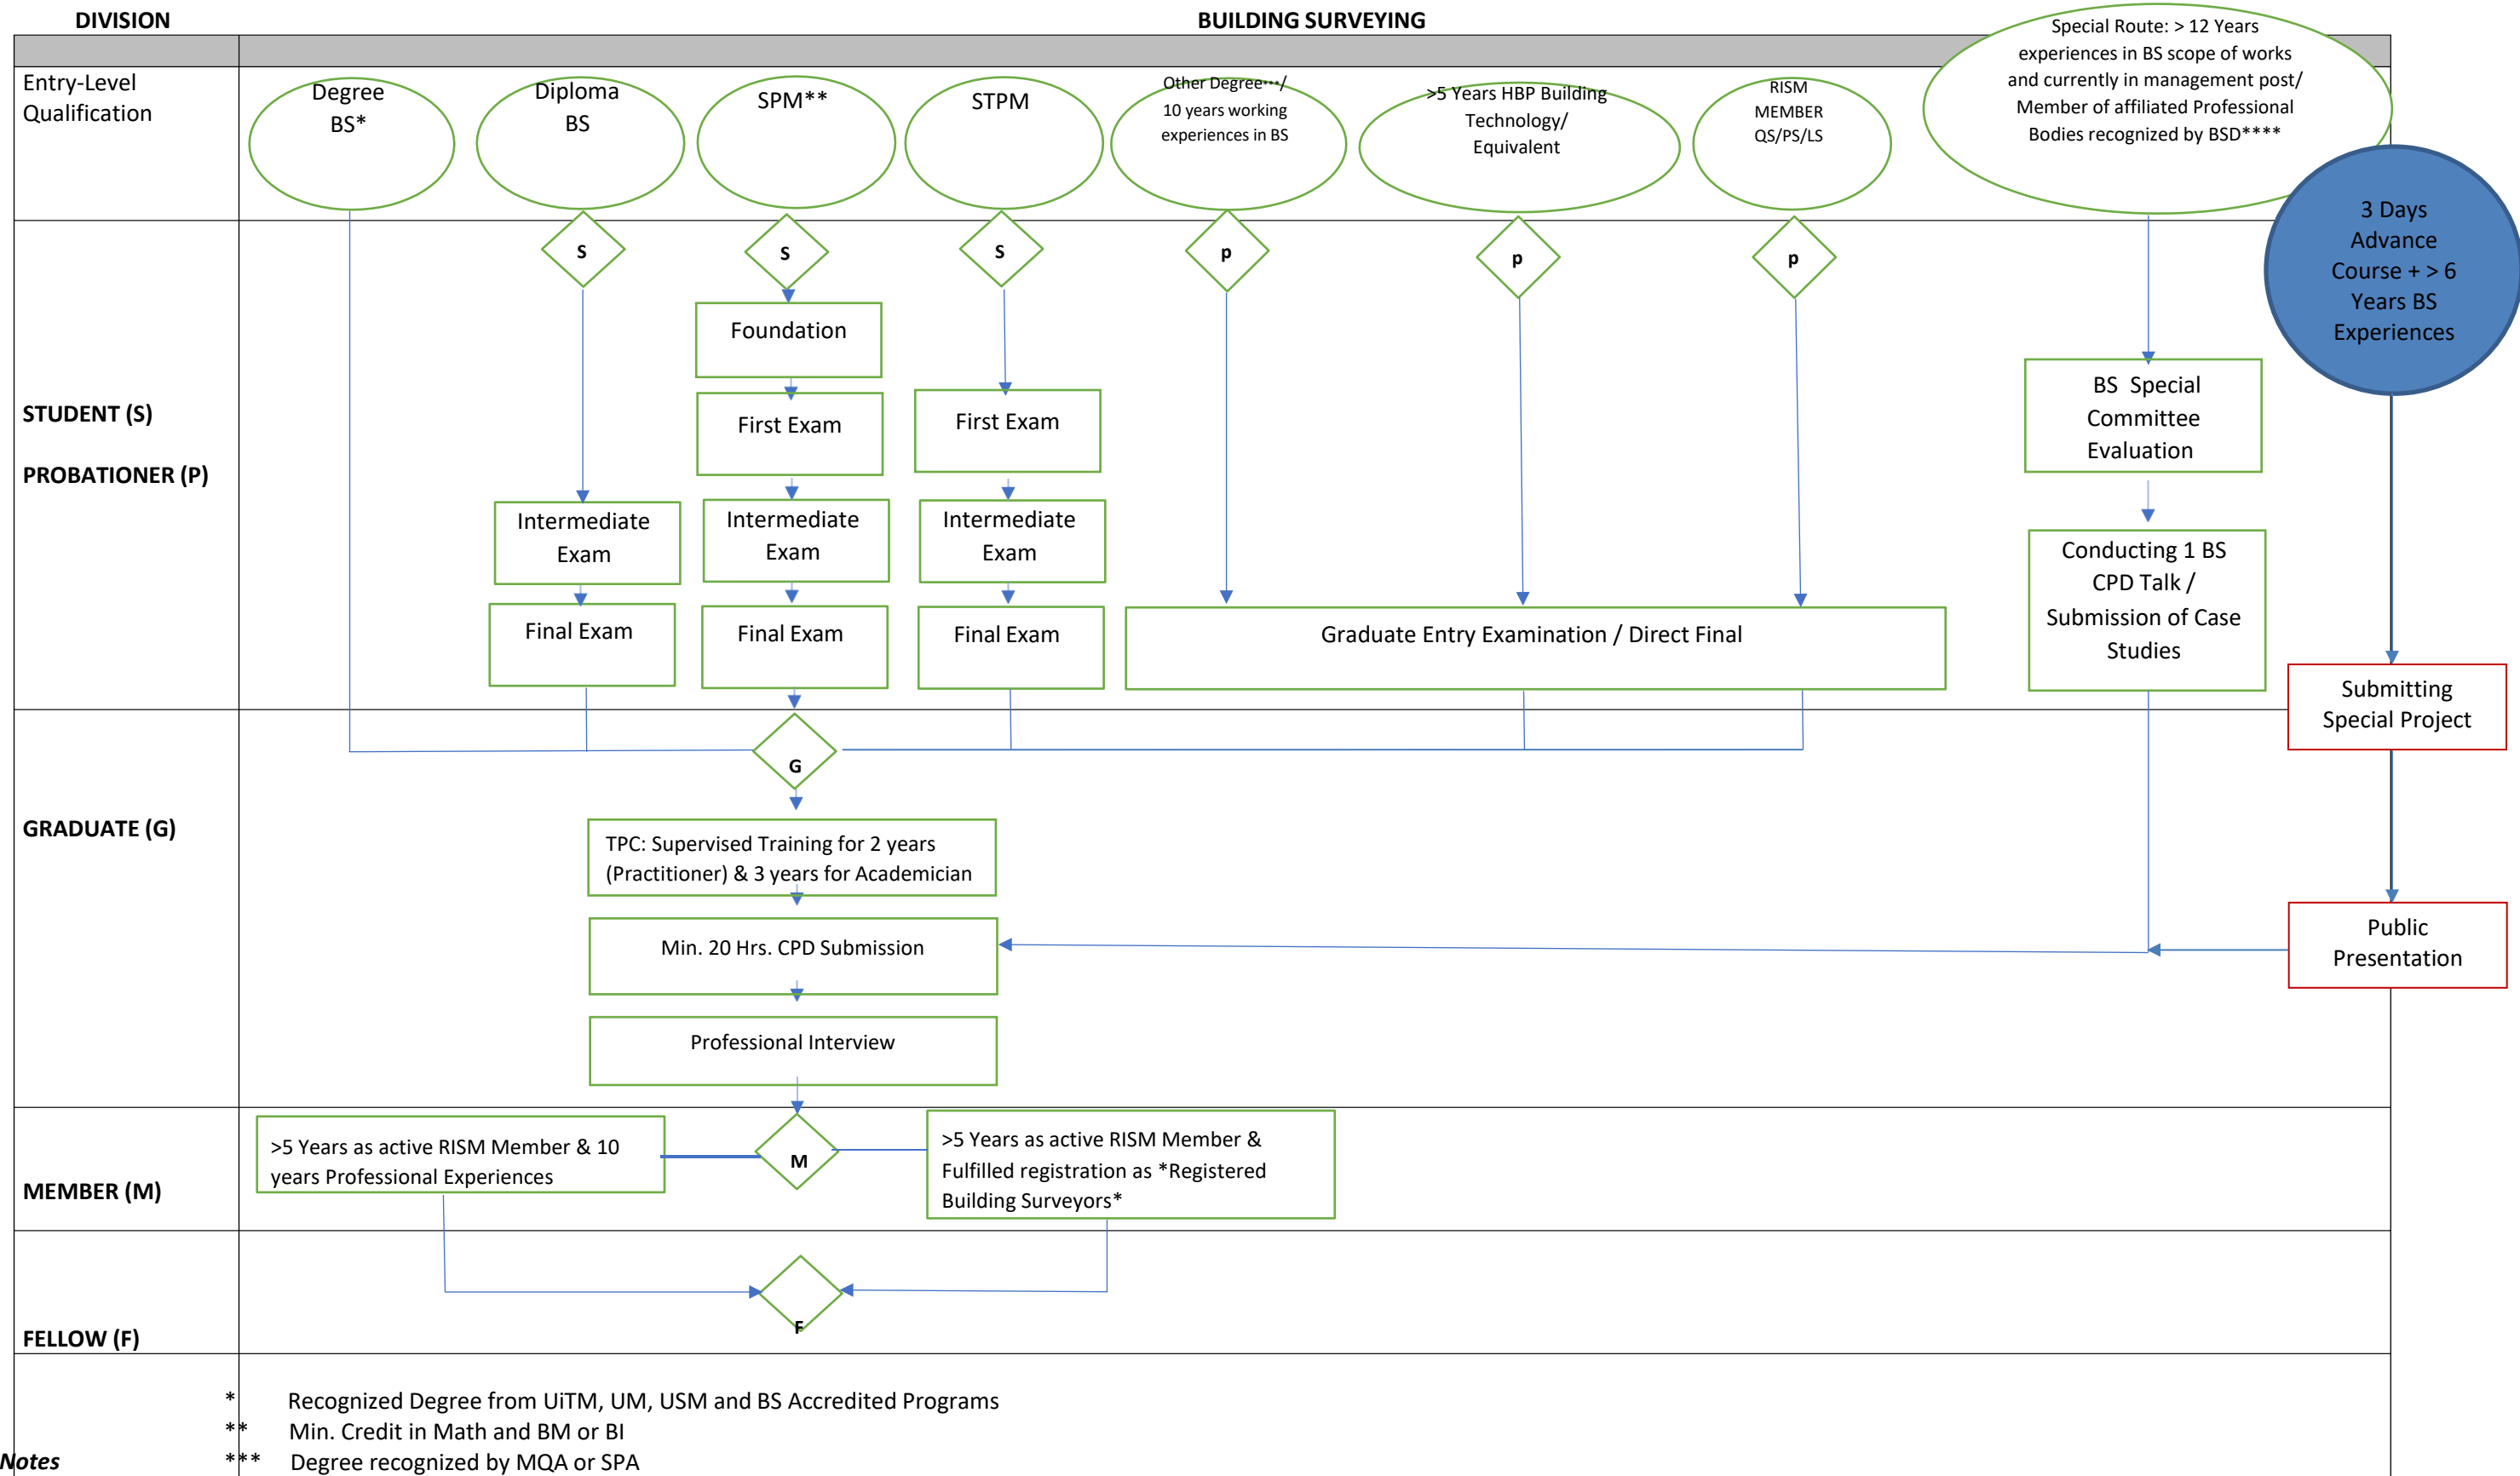

RISM BS Division Membership Flowchart as at 26th October 2022

* Recognized Degree from UiTM, UM, USM and BS Accredited Programs
 ** Min. Credit in Math and BM or BI
 *** Degree recognized by MQA or SPA
 **** CABE/RICS/HKIS/SISV/BSIJ and any other affiliated professional bodies recognized by BS Division