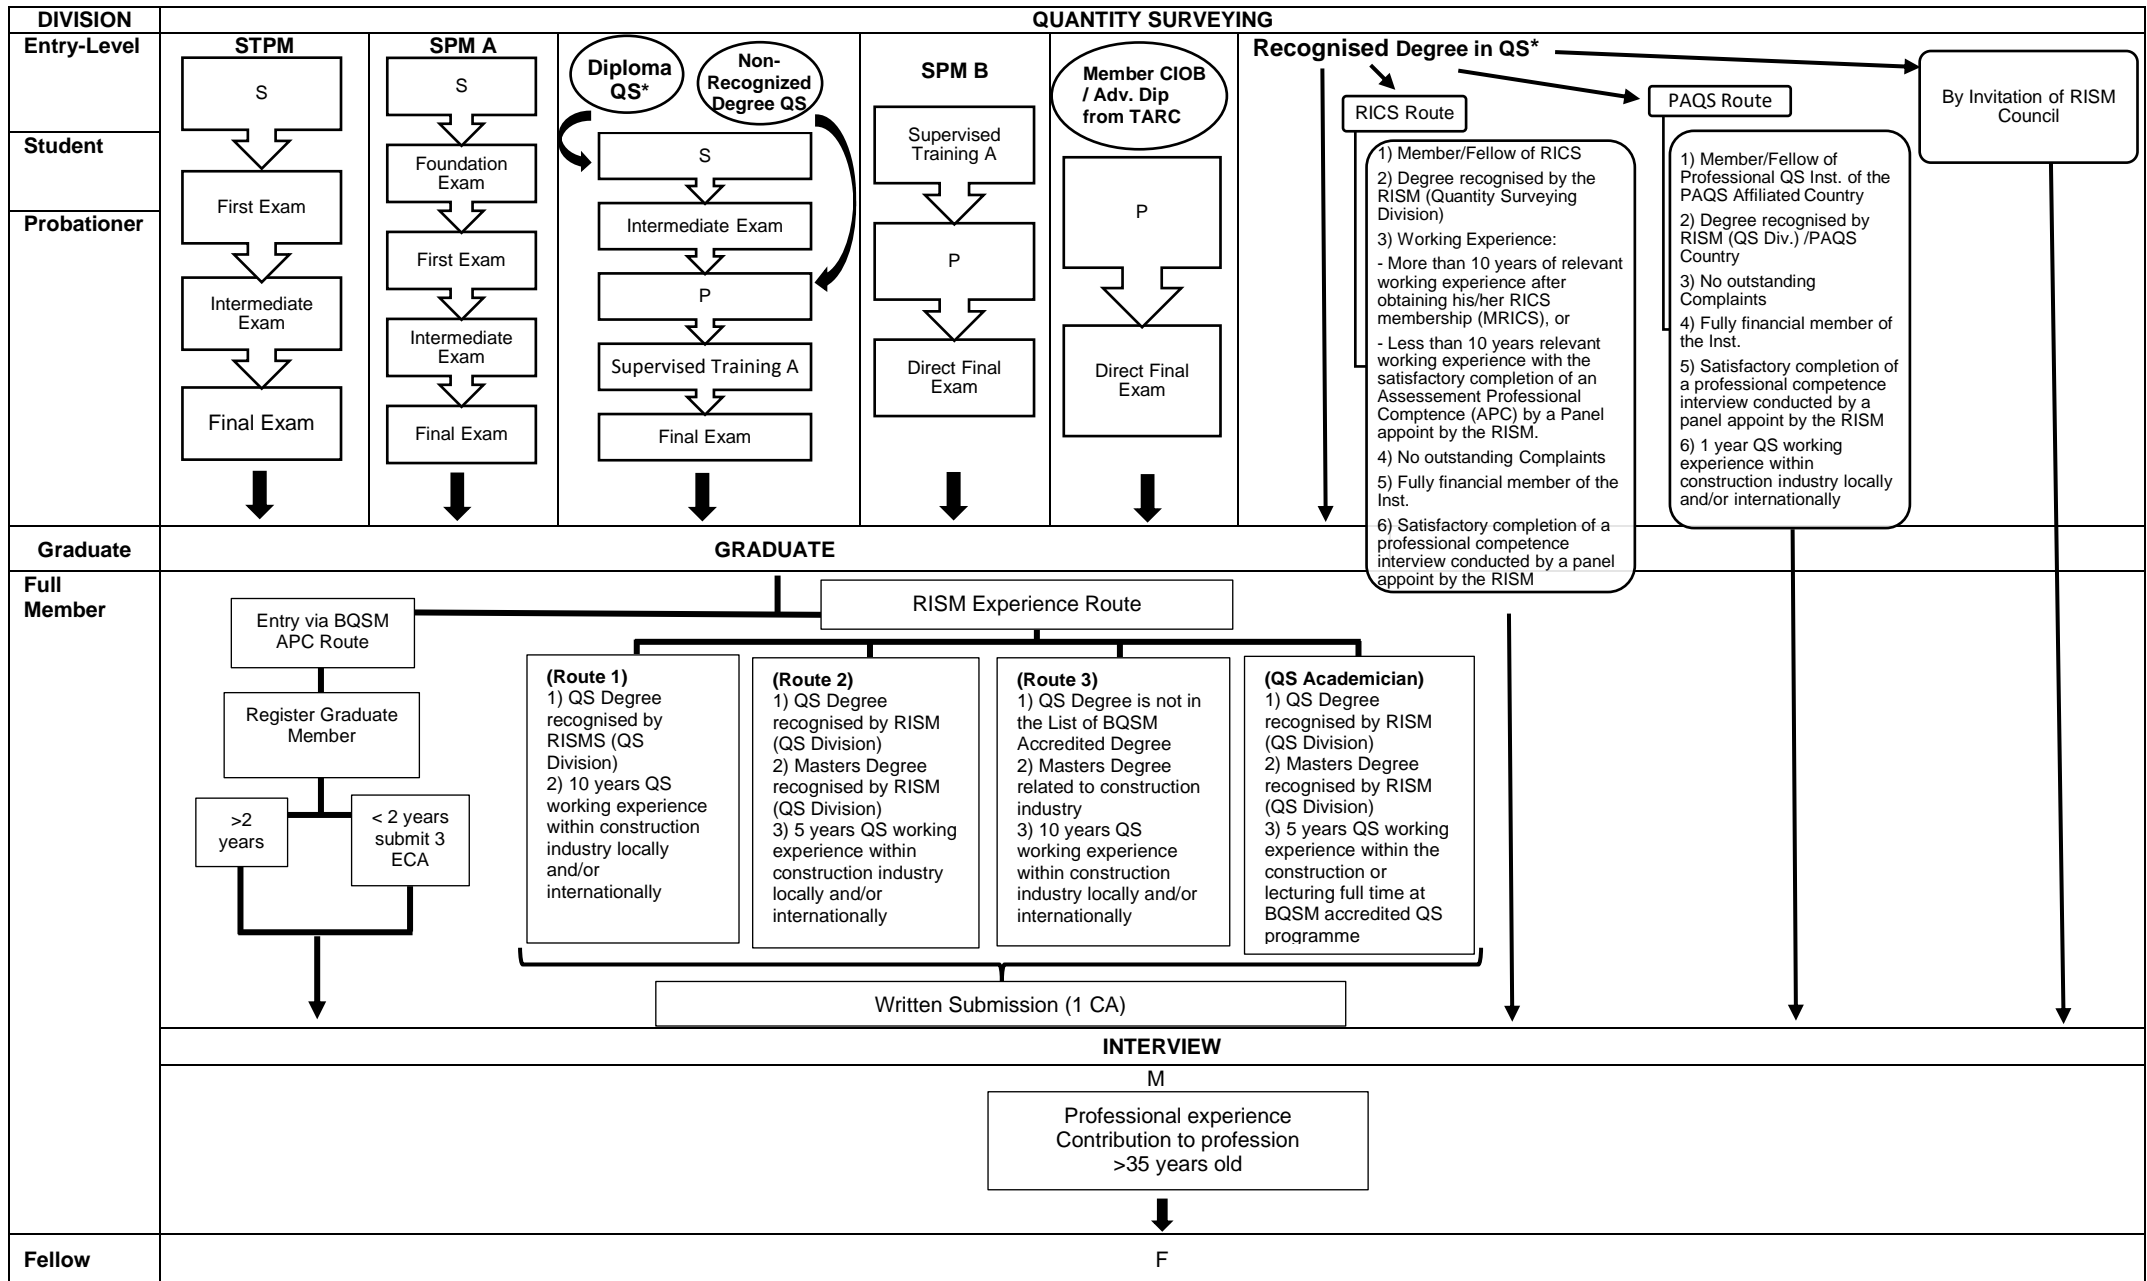

RISM QS Division Membership Flowchart as at 12th October 2019

Notes: The requirement applies to both local and foreign applicants.

*Diploma in QS recognized by RISM or Degree in QS Recognized by RISM/BQSM

*"Senior Experience Route" will adopt the same requirement/procedure as "BQSM APC" Route or RISM APC Panel

SPM A – Fresh SPM

SPM B – (i) 10years working experience(s) (ii) min age 28years old (iii) 3 credits (mathematics, BM/BI & 1 core subject) (iv) under supervision of MRISM/FRISM